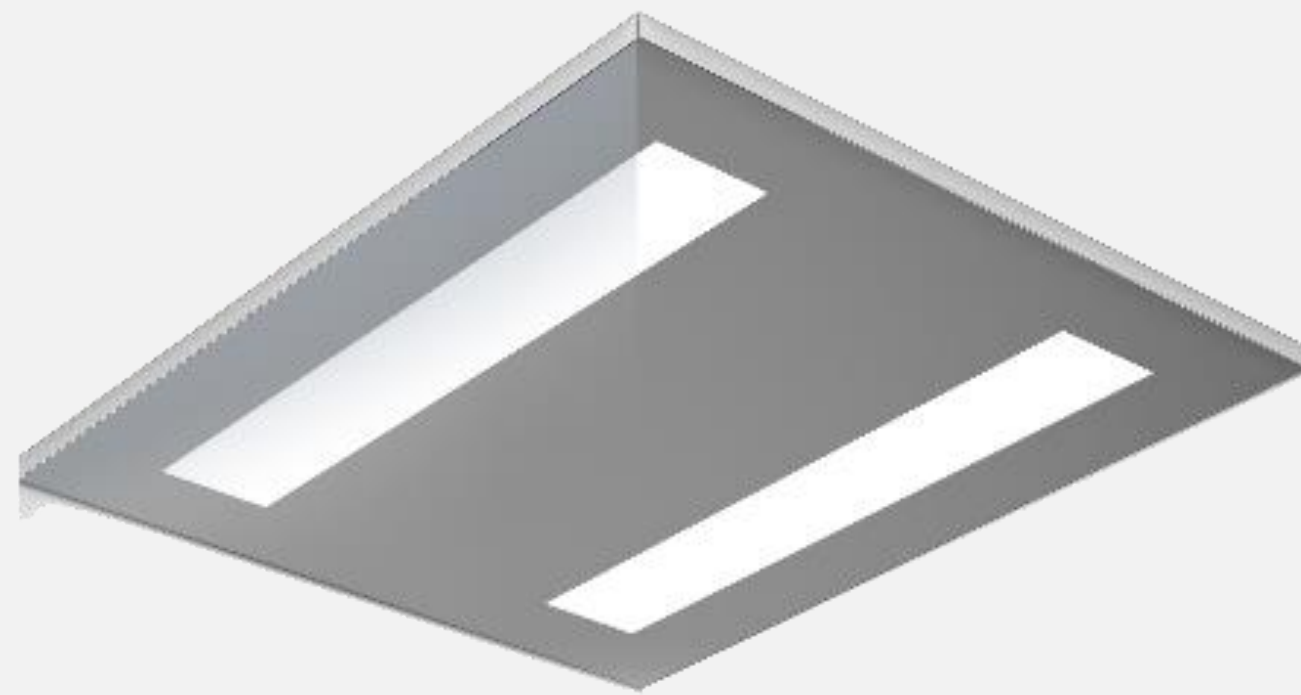

O10 ▲

O15 ▲

O55 ▲

OLP1 LED PANEL ▲

PURITY CABIN

MIRRORS AND HANDRAILS

There are four types of mirror with standard dimensions according to panel width and two types of handrails with mirror finishing.

KLEEMANN HELLAS SA
Kilkis Industrial Area
P.O. BOX 25, Kilkis, 611 00 - Greece
G.E.M.I. 14486435000