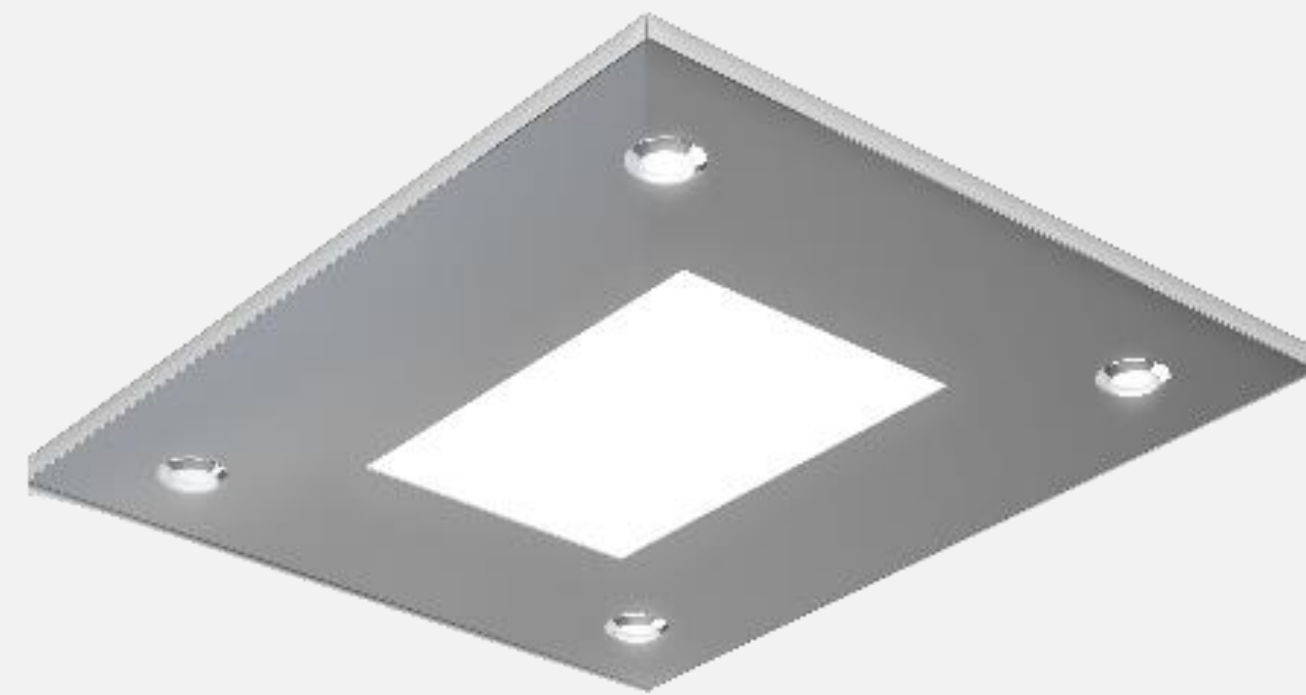

PURITY CABIN

CEILINGINGS

All ceilings are with led lighting and mirror finishing.

O3 ▲