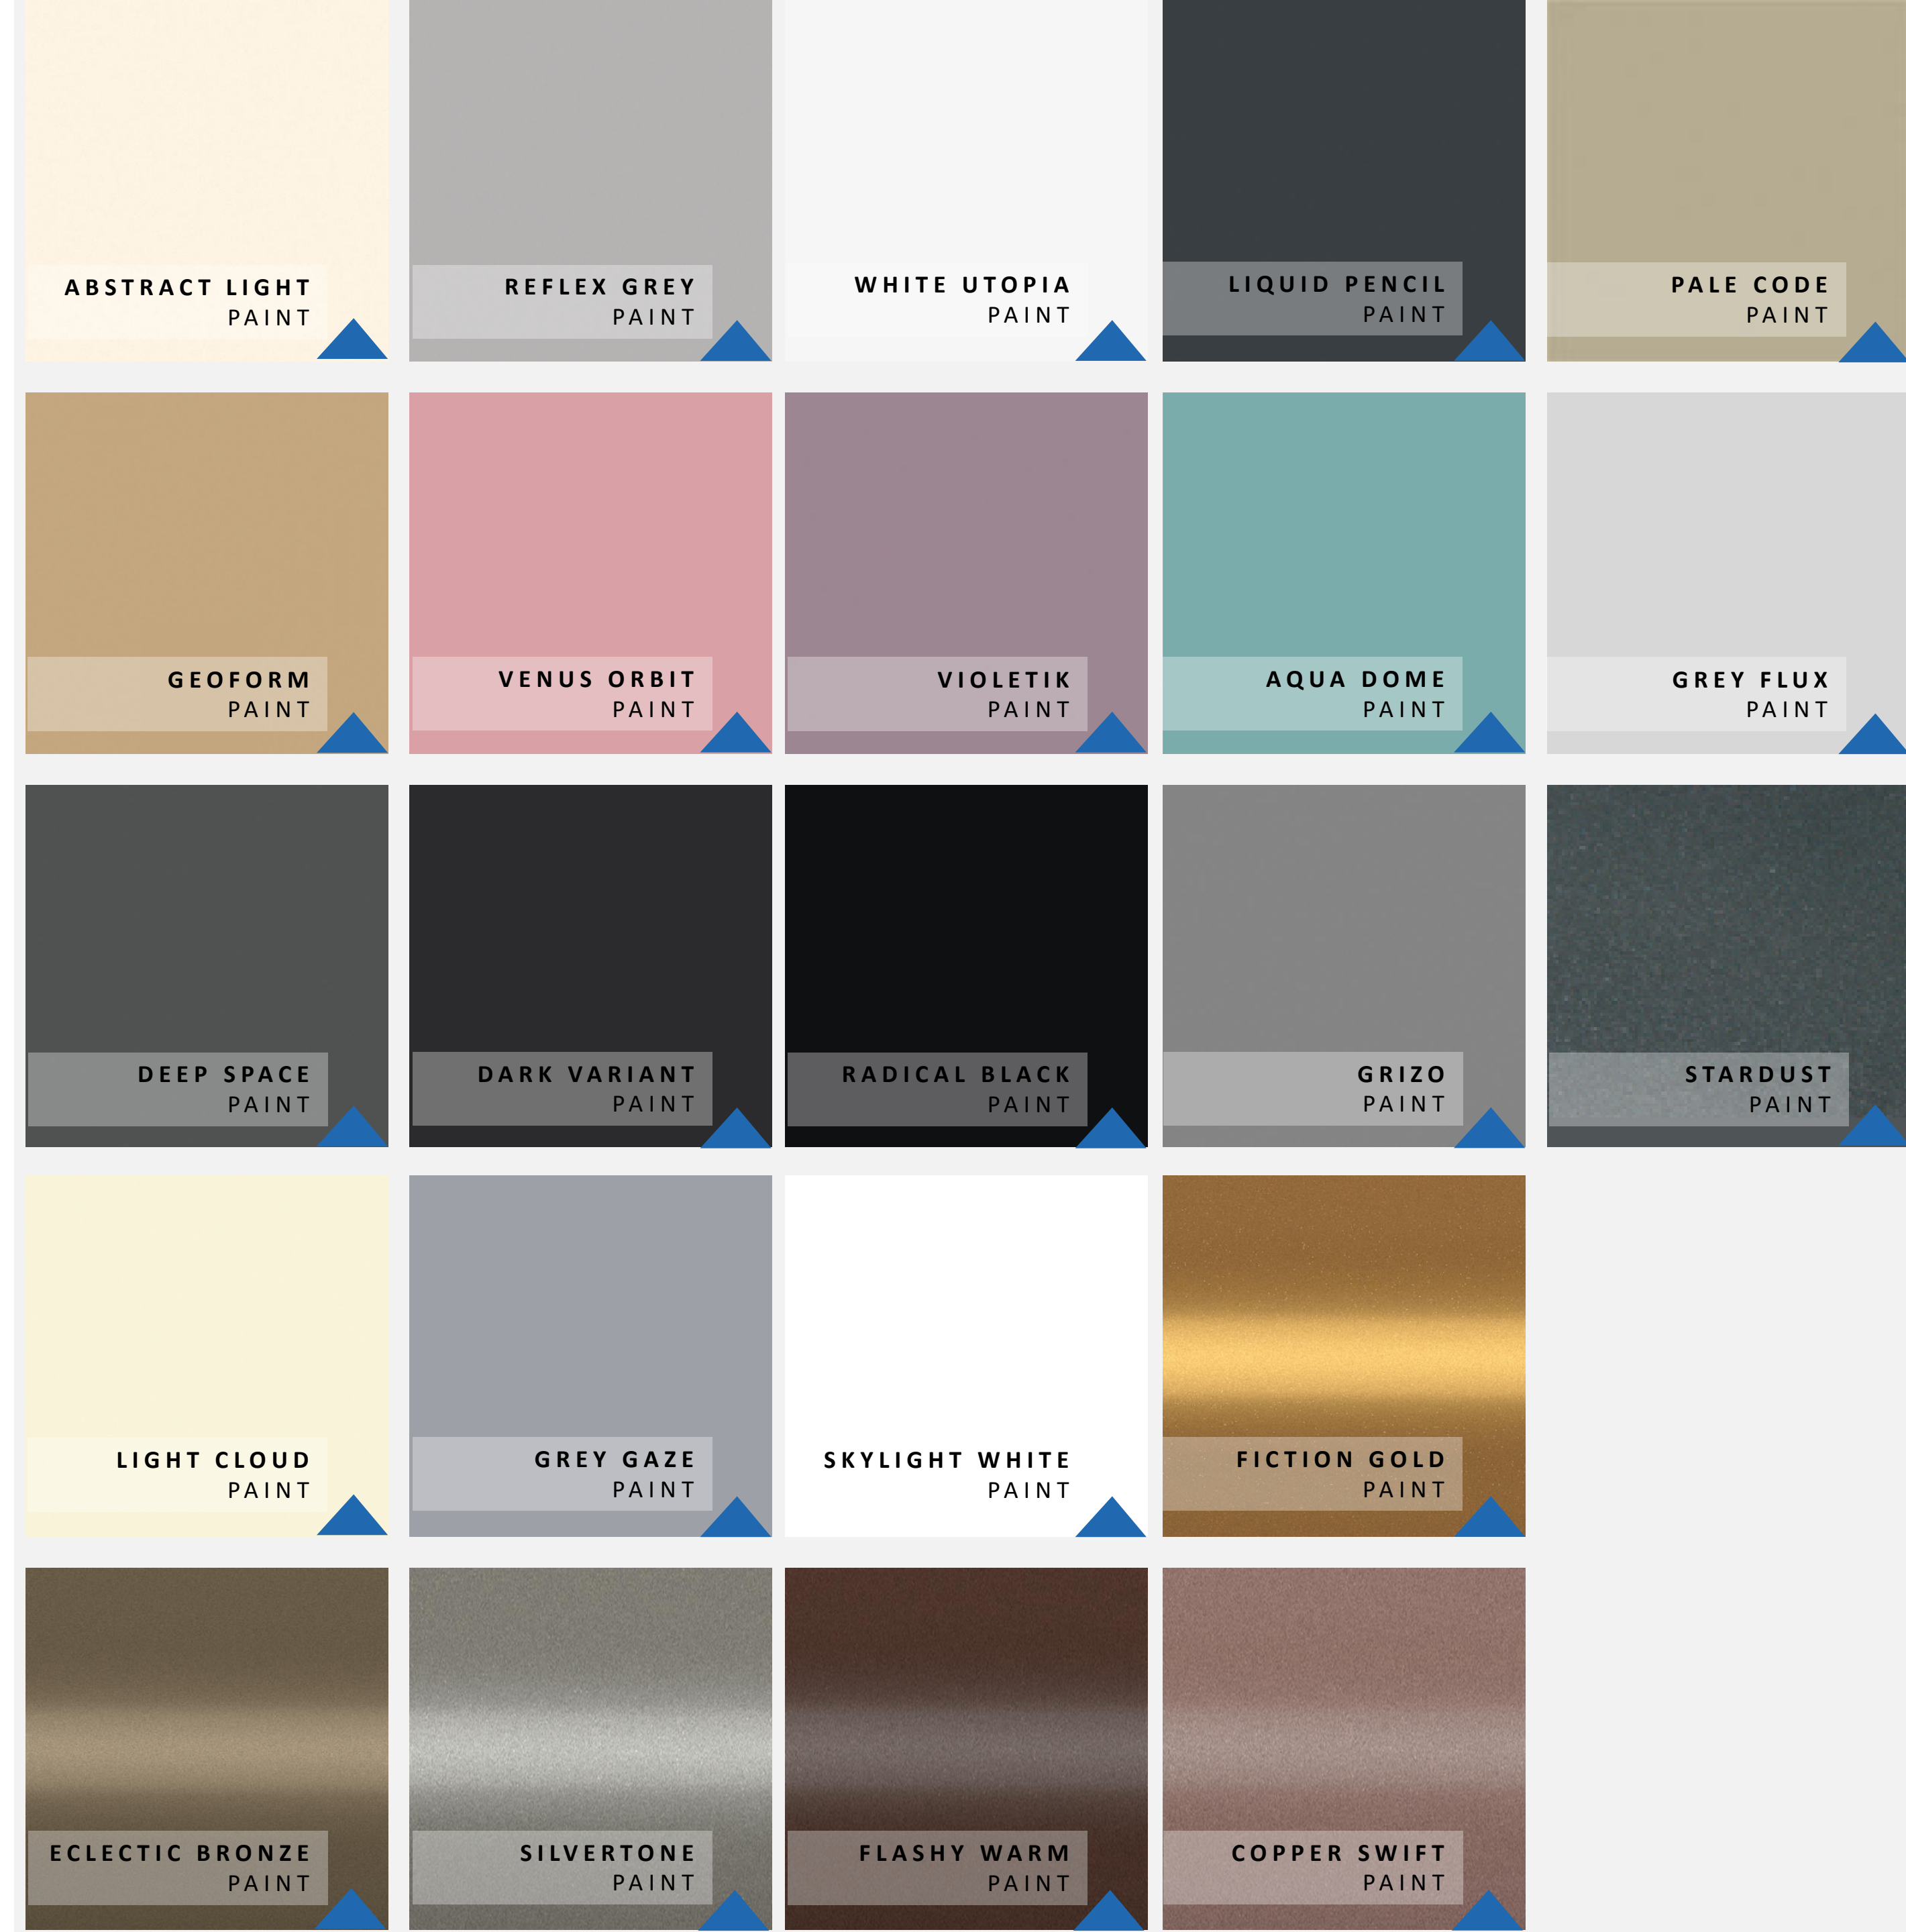

WALL FINISHES

A67SMA
SKINPLATE

A90GTA
SKINPLATE

PPS13
SKINPLATE

PPS93
SKINPLATE

F12PPS
SKINPLATE

PURITY Steel options

WALL FINISHES