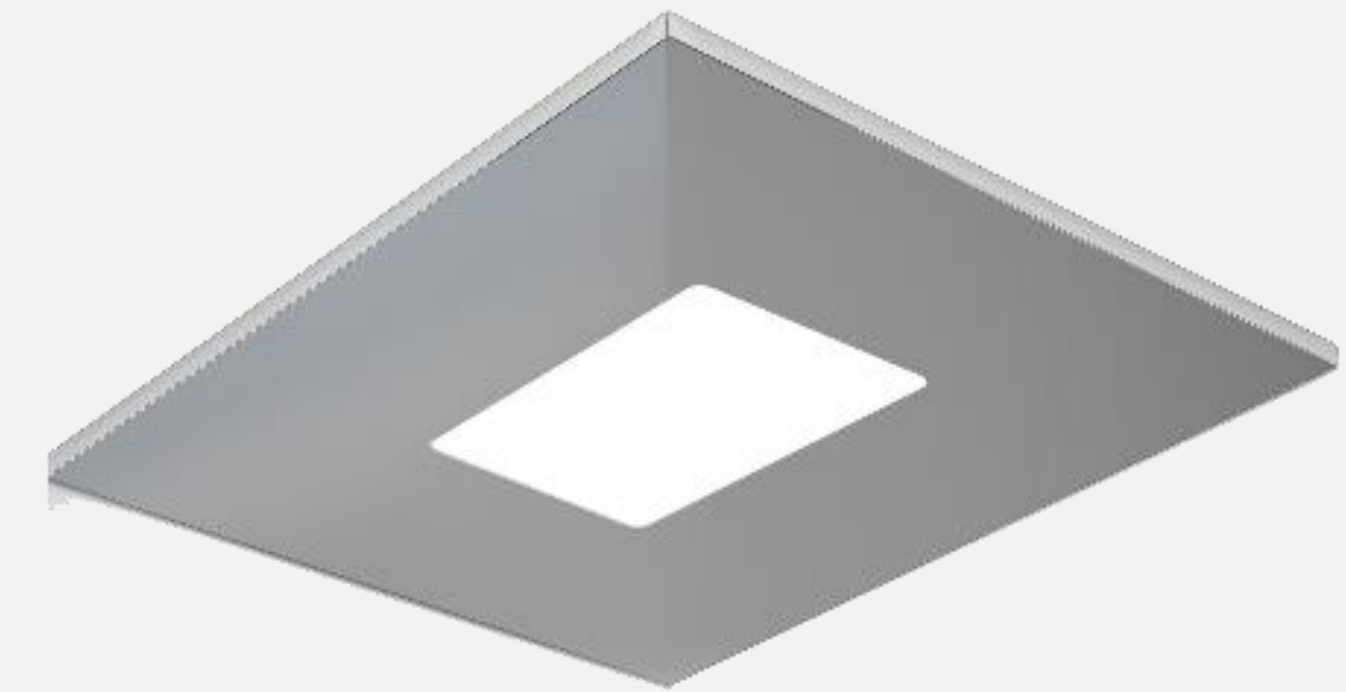

O10 ▲

O15 ▲

O55 ▲

OLP1 LED PANEL ▲

PURITY CABIN

MIRRORS AND HANDRAILS

There are four types of mirror with standard dimensions according to panel width and two types of handrails with mirror finishing.

KLEEMANN HELLAS SA
Kilkis Industrial Area
P.O. BOX 25, Kilkis, 611 00 - Greece
G.E.M.I. 14486435000