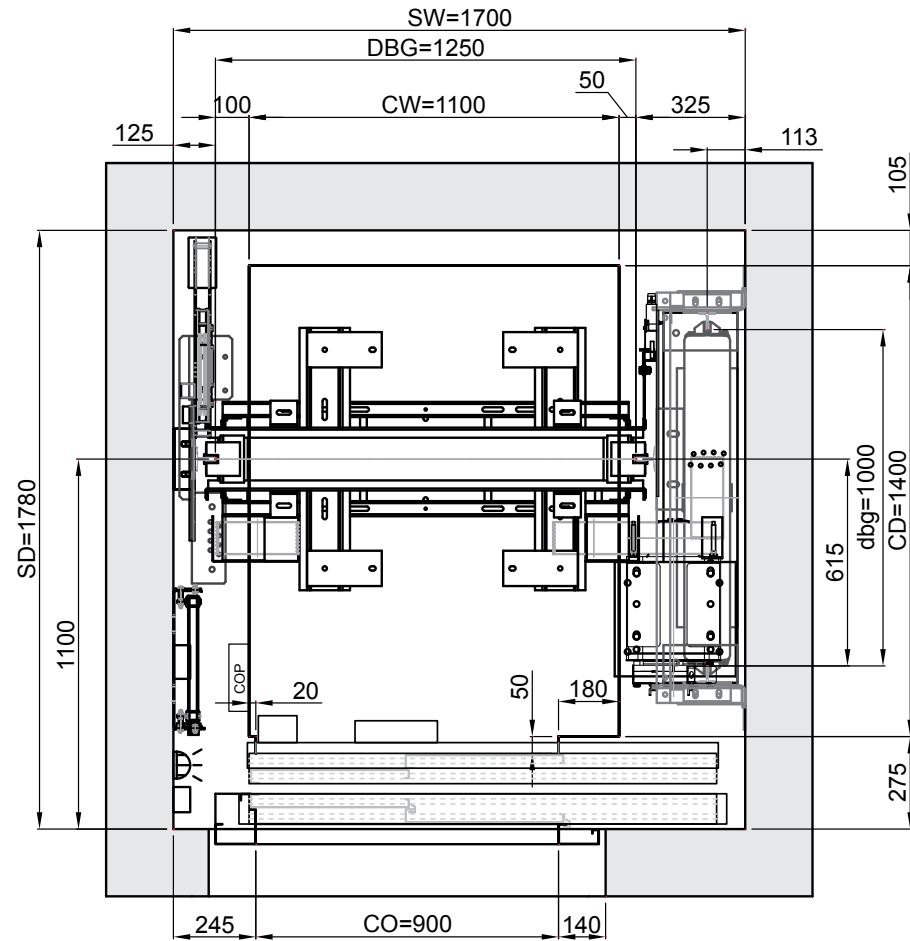

Rated Load Kapasite	300 Kg 4 Person / kişi		450 Kg 6 Person / kişi		630 Kg 8 Person / kişi		800 Kg 10 Person / kişi		1000 Kg 13 persons / kişi	
Acting Aski Tipi	2:1		2:1		2:1		2:1		2:1	
Car Speed Kabin Hızı	1 m/sn	1,6 m/sn	1 m/sn	1,6 m/sn	1 m/sn	1,6 m/sn	1 m/sn	1,6 m/sn	1 m/sn	1,6 m/sn
Machine KLEEMANN Makine KLEEMANN	ERS-41P0 3kW	ERS-41P6 4,7kW	ERS-41P0 3kW	ERS-41P6 4,7kW	ERS-61P0 4kW	ERS-61P6 6,4kW	ERS-101P0 6,33kW	ERS-101P6 10,2kW	ERS-101P0 6,33kW	ERS-101P6 10,2kW
Maximum Travel Distance Maksimum Seyir Mesafesi	60 m		60 m		60 m		60 m		60 m	
Min h. Room/Min Pit depth Min son kat /Min kuyu dibi	3400/1100	3600/1250	3400/1100	3600/1250	3400/1100	3600/1250	3400/1100	3600/1250	3400/1100	3600/1250
G. Rail-DBG Kabin rayı-Ray arası	75x62x10-1050		75x62x10-1150		75x62x10-1250		89x62x16-1500		89x62x16-1250 89x62x16-1550	
Door C.O. Kapı	700x2000		800x2000		800x2000		900x2000		900x2000	
Car Dimensions Kabin Ölçüleri	900x1000x2100		1000x1250x2100		1100x1400x2100		1350x1400x2100		1100x2100x2100 1400x1600x2100	
Shaft Dimensions Kuyu Ölçüleri	1550x1770mm		1600x1680mm		1700x1830mm		1950x1830mm		1650x2530mm 2000x2030mm	

For special cases contact KLEEMANN Exports
Department at: exports@kleemann.gr

Özel durumlar için KLEEMANN Asansör Satış
Bölümü ile irtibata geçin: info@kleemanturk.com

630kg