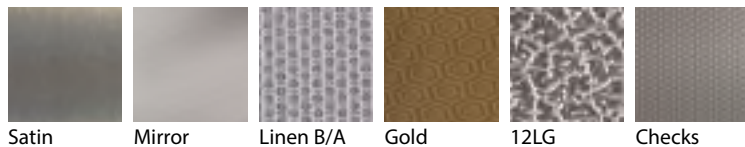

Walls | Duvarlar

Stainless Steel

Glasses