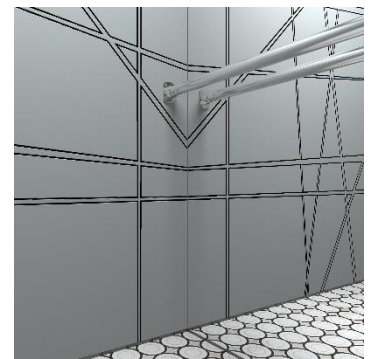

TRENDS 2020 | 05

Colours may differ in reality from those shown in the brochure and should never be used for construction/building purposes. Contact your sales engineer to request real samples of the materials.

Cabin finishing:	Melamine
Cabin finishing type:	MELAMINE PRADO ALU GREY
2nd Cabin finishing:	MELAMINE ENGRAVED LINES
Handrail type:	K1
Floor type:	CERAMIC TILE B&W 05
Ceiling type:	OLP3
COP type:	GN-SC300