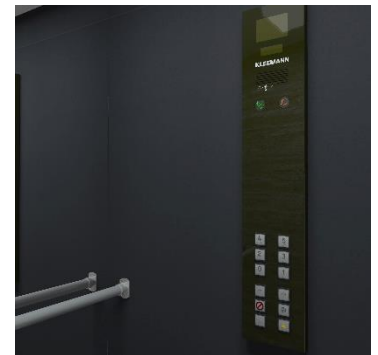

Colours may differ in reality from those shown in the brochure and should never be used for construction/building purposes. Contact your sales engineer to request real samples of the materials.

Cabin finishing:	Melamine
Cabin finishing type:	MELAMINE BRUSHED STEEL BLUE
2nd Cabin finishing:	MELAMINE BARNWOOD BARK BROWN
Handrail type:	K1
Floor type:	VINYL DARK GREY CONCRETE
Ceiling type:	OLP1
COP type:	GN-SC300